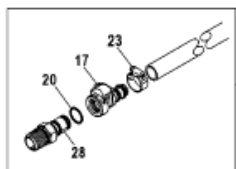

A= To Water Pickup  
 B= To Block  
 C= To Flush Attachment

1855

Parts List

Ref	Class	Part	Description	Qty	Comment	Footnote
1	32	863489	HOSE, Transmission Cooler to Chex	1		
2	21	864206A	CHECK VALVE ASSEMBLY	1		
3	32	864480	HOSE, Check Valve to "T" Fitting	1		
4	32	864620	HOSE	1		
5	32	863670	HOSE, Fuel Cooler to Water Distrib	1		
6	32	863490	HOSE, Water Drain Accumulator to	1		
7	22	864450	FITTING, Lower Distribution	1	(With Quick Connect Fittings)	
7	22	864989A.01	FITTING, Lower Distribution	1	(Without Quick Connect Fittings)	1
8	32	863491	HOSE, Distribution Fitting to "Y" Fit	1		
9	32	863456A	HOSE ASSEMBLY, Lower Circulati	1		1
10	32	863475	HOSE, Drain Accumulator to "T" Fi	1		1
11	32	864565	HOSE, Tee Fitting to Port Elbow	1	(INLINE)(With and Without Risers)	1
11	32	864565	HOSE, Tee Fitting to Port Elbow	1	(INLINE)(3 In. Risers and No Riser)	1
11	32	864968	HOSE, Tee Fitting to Port Elbow	1	(INLINE)(6 In. Risers) SN# 0M390	1
11	32	864568	HOSE, Tee Fitting to Port Elbow	1	(V-DRIVE)(Without Risers) SN# 0M3	1
11	32	864565	HOSE, Tee Fitting to Port Elbow	1	(V-DRIVE)(With Risers) SN# 0M39	1
11	32	864568	HOSE, Tee Fitting to Port Elbow	1	(V-DRIVE)(3 In. Risers and No Ris	1
11	32	864971	HOSE, Tee Fitting to Port Elbow	1	(V-DRIVE)(6 In. Risers) SN# 0M39	1
12	32	864566	HOSE, Tee Fitting to Starboard Elb	1	(INLINE)(With and Without Risers)	1
12	32	864566	HOSE, Tee Fitting to Starboard Elb	1	(INLINE)(3 In. Risers and No Riser)	1
12	32	864969	HOSE, Tee Fitting to Starboard Elb	1	(INLINE)(6 In. Risers) SN# 0M390	1
12	32	864569	HOSE, Tee Fitting to Starboard Elb	1	(V-DRIVE)(Without Risers) SN# 0M3	1
12	32	864566	HOSE, Tee Fitting to Starboard Elb	1	(V-DRIVE)(With Risers) SN# 0M39	1
12	32	864569	HOSE, Tee Fitting to Starboard Elb	1	(V-DRIVE)(3 In. Risers and No Ris	1
12	32	864972	HOSE, Tee Fitting to Starboard Elb	1	(V-DRIVE)(6 In. Risers) SN# 0M39	1
13	32	863459	HOSE, Thermostat Housing to Start	1		
14	32	864393	HOSE, Thermostat Housing to Port I	1		
15	32	864477	HOSE, Sea Water Pump to "T" Fitt	1		
16	32	864478	HOSE, T Fitting To Trans Cooler	1	(Cut To Fit)	1
17	22	862225	FITTING, Pushlock	4		
18	32	862317	HOSE, Cyl. Blk. Drain to Dist. Fittin	2	(Port-24 In.) (Stbd-17 In.)	
19	32	42850	HOSE, (.44.00 Inches Bulk)	1	(Cut to Fit.)	
20	25	62702	O-RING, (.301 x .070)	2		
21	22	863478	FITTING, Tee	1		1
22	22	862993	FITTING, Drain	3		
23	54	815504212	CLAMP, Worm Gear, Hose	2		
24	54	815504216	CLAMP, Worm Gear, Hose	AR		
25	54	815504222	CLAMP, Worm Gear, Hose	2		
26	54	815504228	CLAMP, Worm Gear, Hose	1		
27	54	815504232	CLAMP, Worm Gear, Hose	AR		
28	22	862993	FITTING, Male Quick Connector (T	2		