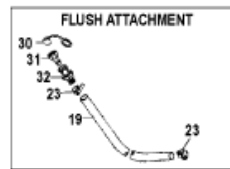

A= To Water Pickup  
 B= To Block  
 C= To Flush Attachment

1855

Parts List

Ref	Class	Part	Description	Qty	Comment	Footnote
1	32	863489	HOSE, Transmission Cooler to Chex	1		
2	21	864206A	CHECK VALVE ASSEMBLY	1		
3	32	864480	HOSE, Check Valve to "T" Fitting	1		
4	32	864620	HOSE	1		
5	32	863670	HOSE, Fuel Cooler to Water Distrib	1		
6	32	863490	HOSE, Water Drain Accumulator to	1		
7	22	864450	FITTING, Lower Distribution	1	(With Quick Connect Fittings)	
7	22	864989A.01	FITTING, Lower Distribution	1	(Without Quick Connect Fittings)	1
8	32	863491	HOSE, Distribution Fitting to "Y" Fit	1		
9	32	863456A	HOSE ASSEMBLY, Lower Circulati	1		1
10	32	863475	HOSE, Drain Accumulator to "T" Fi	1		1
11	32	864565	HOSE, Tee Fitting to Port Elbow	1	(INLINE)(With and Without Risers)	1
11	32	864565	HOSE, Tee Fitting to Port Elbow	1	(INLINE)(3 In. Risers and No Riser)	1
11	32	864968	HOSE, Tee Fitting to Port Elbow	1	(INLINE)(6 In. Risers) SN# 0M390	1
11	32	864568	HOSE, Tee Fitting to Port Elbow	1	(V-DRIVE)(Without Risers) SN# 0M3	1
11	32	864565	HOSE, Tee Fitting to Port Elbow	1	(V-DRIVE)(With Risers) SN# 0M39	1
11	32	864568	HOSE, Tee Fitting to Port Elbow	1	(V-DRIVE)(3 In. Risers and No Ris	1
11	32	864971	HOSE, Tee Fitting to Port Elbow	1	(V-DRIVE)(6 In. Risers) SN# 0M39	1
12	32	864566	HOSE, Tee Fitting to Starboard Elb	1	(INLINE)(With and Without Risers)	1
12	32	864566	HOSE, Tee Fitting to Starboard Elb	1	(INLINE)(3 In. Risers and No Riser)	1
12	32	864969	HOSE, Tee Fitting to Starboard Elb	1	(INLINE)(6 In. Risers) SN# 0M390	1
12	32	864569	HOSE, Tee Fitting to Starboard Elb	1	(V-DRIVE)(Without Risers) SN# 0M3	1
12	32	864566	HOSE, Tee Fitting to Starboard Elb	1	(V-DRIVE)(With Risers) SN# 0M39	1
12	32	864569	HOSE, Tee Fitting to Starboard Elb	1	(V-DRIVE)(3 In. Risers and No Ris	1
12	32	864972	HOSE, Tee Fitting to Starboard Elb	1	(V-DRIVE)(6 In. Risers) SN# 0M39	1
13	32	863459	HOSE, Thermostat Housing to Start	1		
14	32	864393	HOSE, Thermostat Housing to Port I	1		
15	32	864477	HOSE, Sea Water Pump to "T" Fitt	1		
16	32	864478	HOSE, T Fitting To Trans Cooler	1	(Cut To Fit)	1
17	22	862225	FITTING, Pushlock	4		
18	32	862317	HOSE, Cyl. Blk. Drain to Dist. Fittin	2	(Port-24 In.) (Stbd-17 In.)	
19	32	42850	HOSE, (.44.00 Inches Bulk)	1	(Cut to Fit.)	
20	25	62702	O-RING, (.301 x .070)	2		
21	22	863478	FITTING, Tee	1		1
22	22	862993	FITTING, Drain	3		
23	54	815504212	CLAMP, Worm Gear, Hose	2		
24	54	815504216	CLAMP, Worm Gear, Hose	AR		
25	54	815504222	CLAMP, Worm Gear, Hose	2		
26	54	815504228	CLAMP, Worm Gear, Hose	1		
27	54	815504232	CLAMP, Worm Gear, Hose	AR		
28	22	862993	FITTING, Male Quick Connector (T	2		